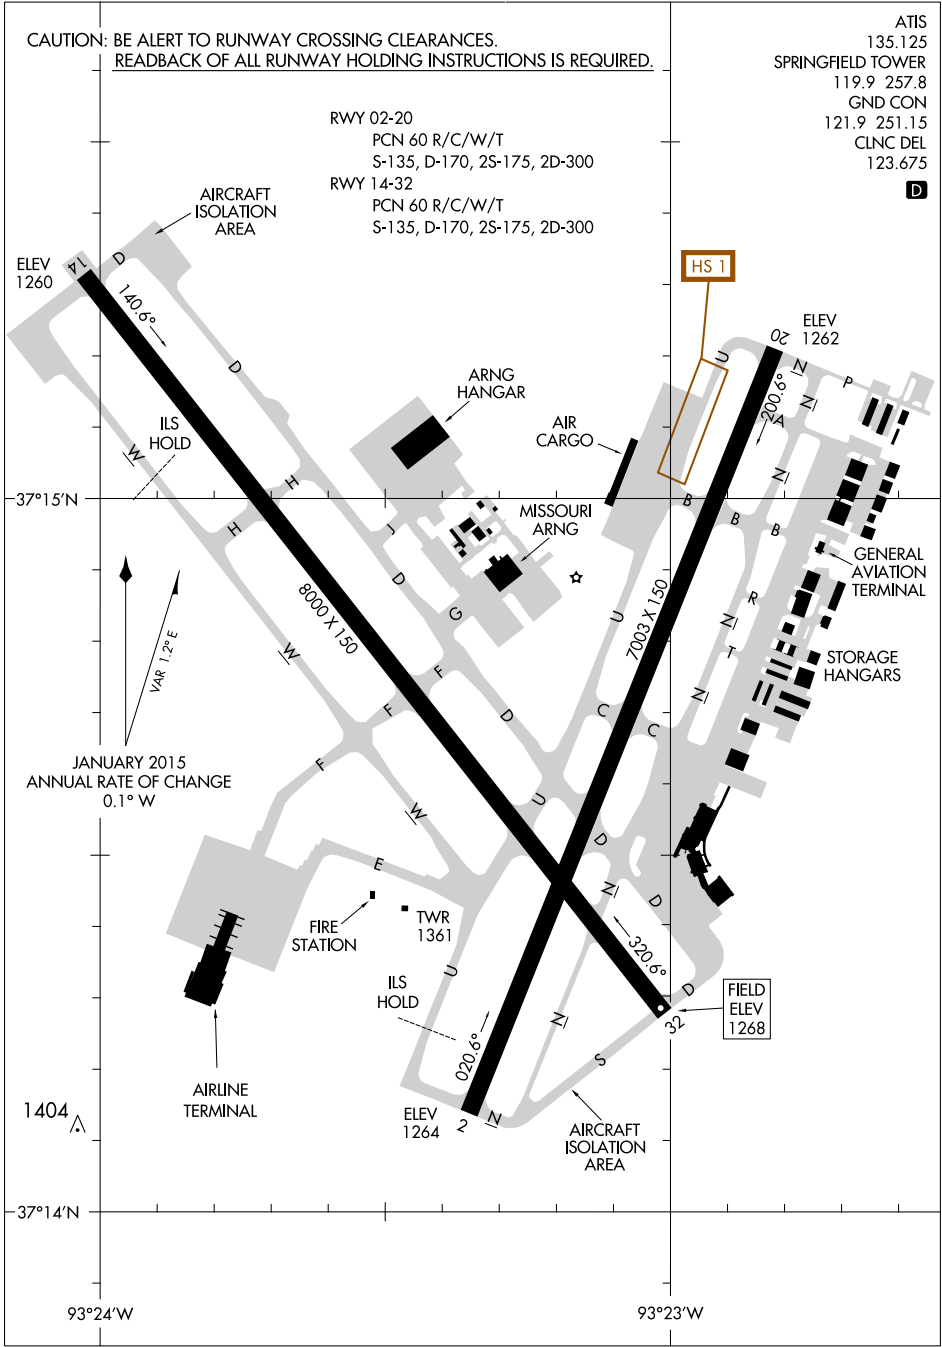

17061

AIRPORT DIAGRAM

SPRINGFIELD-BRANSON NATIONAL (SGF)
SPRINGFIELD, MISSOURI

AL-604 (FAA)

CAUTION: BE ALERT TO RUNWAY CROSSING CLEARANCES.
READEBACK OF ALL RUNWAY HOLDING INSTRUCTIONS IS REQUIRED.

RWY 02-20
PCN 60 R/C/W/T
S-135, D-170, 2S-175, 2D-300

RWY 14-32
PCN 60 R/C/W/T
S-135, D-170, 2S-175, 2D-300

ATIS
135.125
SPRINGFIELD TOWER
119.9 257.8
GND CON
121.9 251.15
CLNC DEL
123.675

D

NC-3, 22 JUN 2017 to 20 JUL 2017

NC-3, 22 JUN 2017 to 20 JUL 2017

AIRPORT DIAGRAM