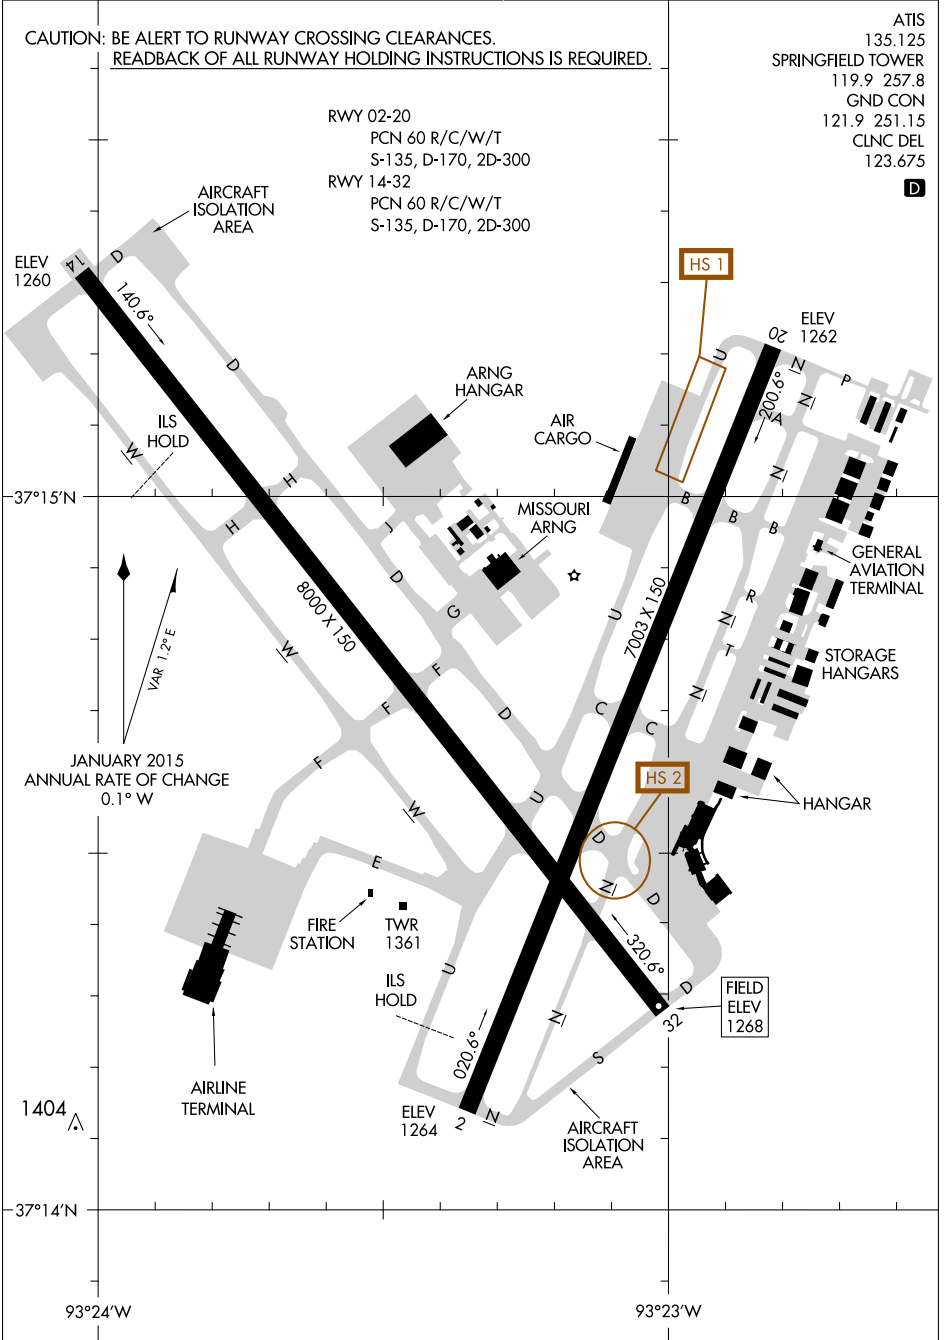

AIRPORT DIAGRAM

SPRINGFIELD-BRANSON NATIONAL (SGF)
SPRINGFIELD, MISSOURI

AL-604 (FAA)

CAUTION: BE ALERT TO RUNWAY CROSSING CLEARANCES.
READBACK OF ALL RUNWAY HOLDING INSTRUCTIONS IS REQUIRED.

RWY 02-20
PCN 60 R/C/W/T
S-135, D-170, 2D-300

RWY 14-32
PCN 60 R/C/W/T
S-135, D-170, 2D-300

ATIS
135.125
SPRINGFIELD TOWER
119.9 257.8
GND CON
121.9 251.15
CLNC DEL
123.675

D

NC-3, 26 APR 2018 to 24 MAY 2018

NC-3, 26 APR 2018 to 24 MAY 2018

AIRPORT DIAGRAM