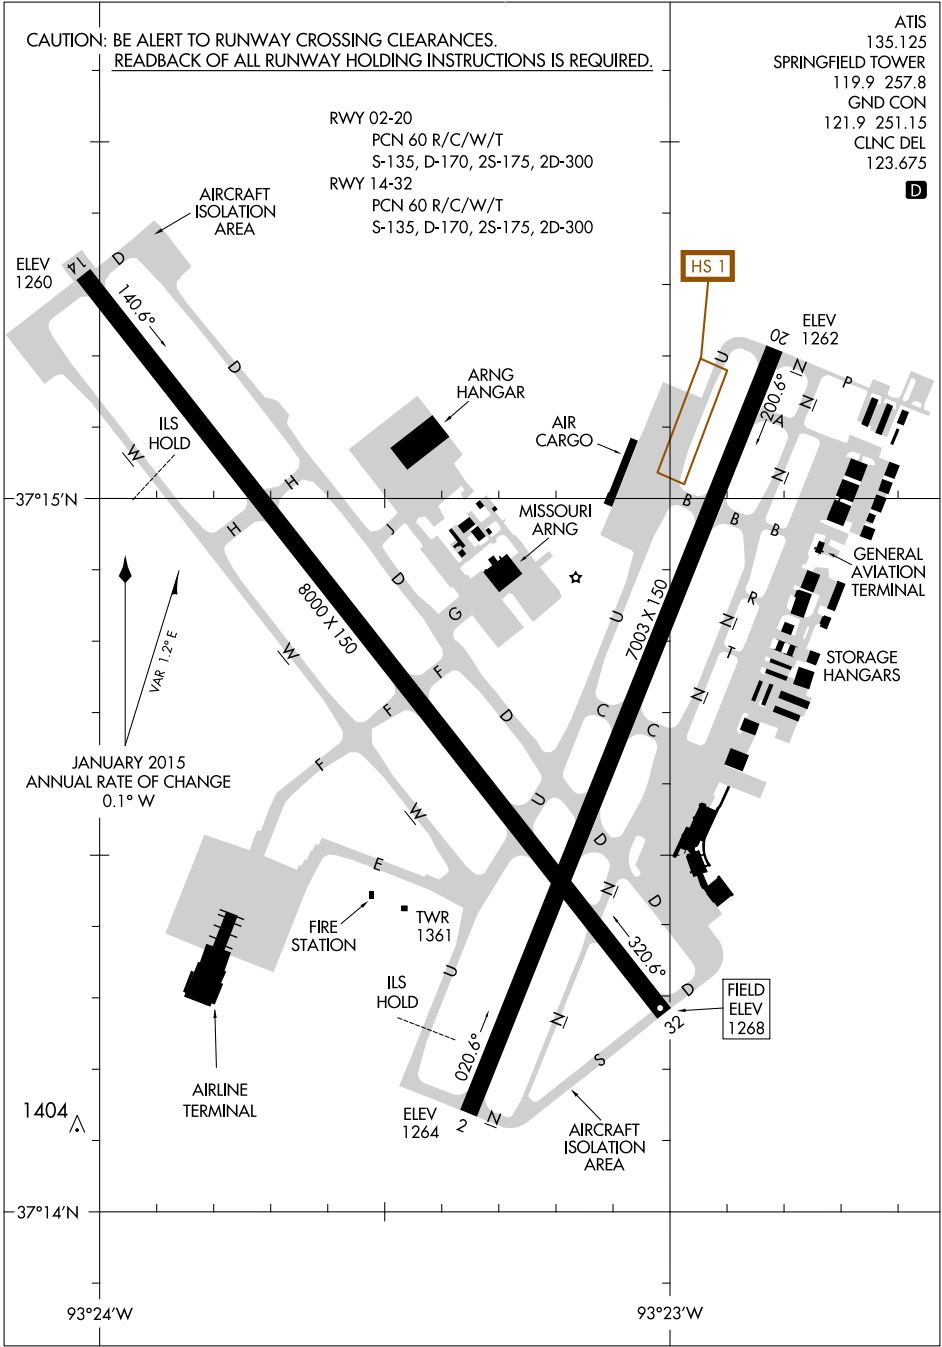

17061

AIRPORT DIAGRAM

SPRINGFIELD-BRANSON NATIONAL (SGF)
SPRINGFIELD, MISSOURI

AL-604 (FAA)

CAUTION: BE ALERT TO RUNWAY CROSSING CLEARANCES.
READEBACK OF ALL RUNWAY HOLDING INSTRUCTIONS IS REQUIRED.

RWY 02-20
PCN 60 R/C/W/T
S-135, D-170, 2S-175, 2D-300

RWY 14-32
PCN 60 R/C/W/T
S-135, D-170, 2S-175, 2D-300

ATIS 135.125
SPRINGFIELD TOWER 119.9 257.8
GND CON 121.9 251.15
CLNC DEL 123.675

D

NC-3, 02 MAR 2017 to 30 MAR 2017

NC-3, 02 MAR 2017 to 30 MAR 2017

AIRPORT DIAGRAM