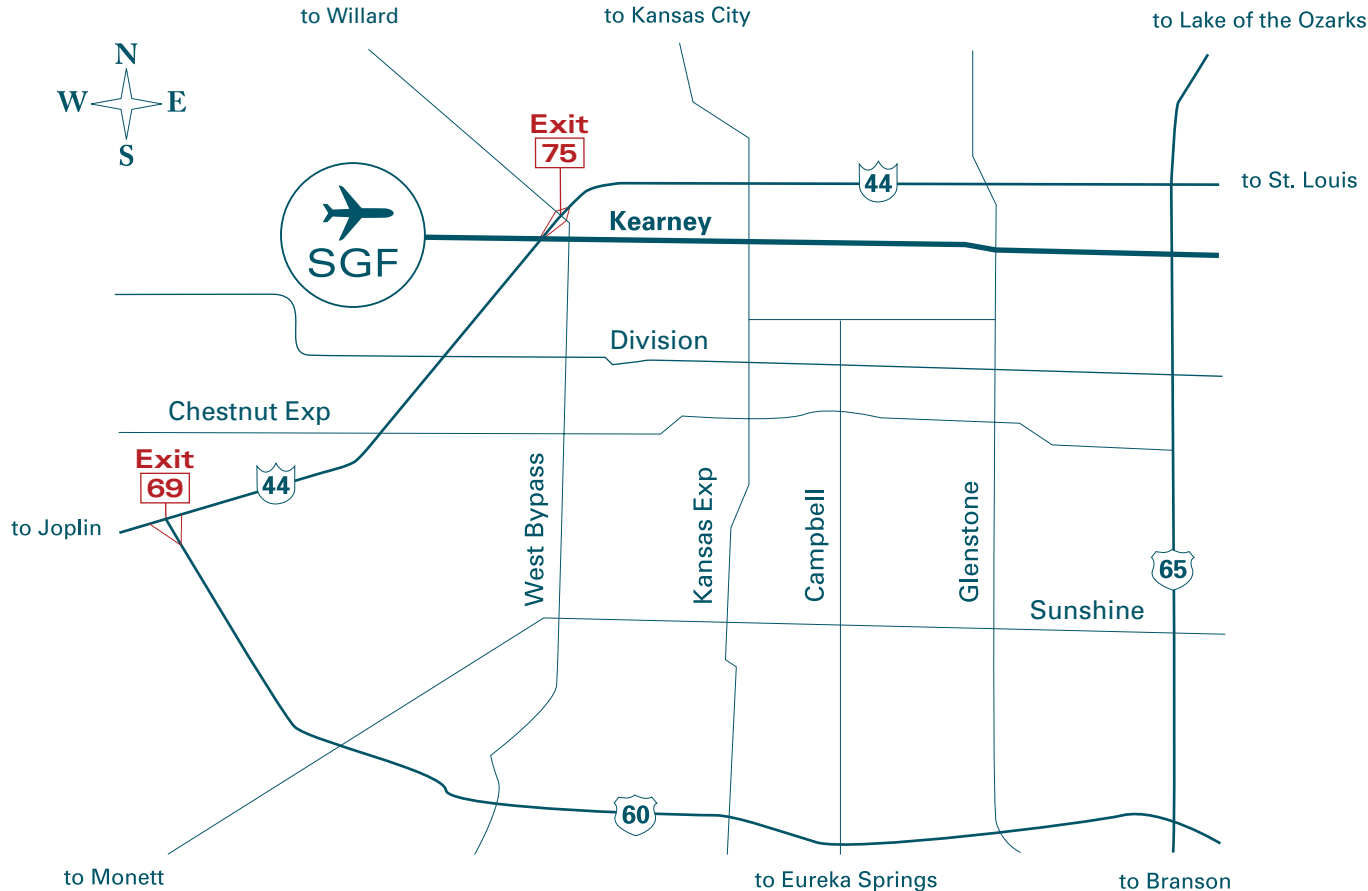

# DIRECTIONS

## From Highway 65

take the I-44 exit west for about 5 miles and exit at West Bypass/Willard/Airport (Exit 75.) Turn left at the top of the ramp and follow the overpass to the first stoplight (Kearney.) Turn right and follow Kearney into the terminal.

## From I-44

take Exit 75, turn left at the top of the ramp if you're traveling west (right if you're traveling east) and right at the first stoplight (Kearney.) Follow Kearney into the terminal.

## From Highway 60

Take the 160/West Bypass exit (69) north for about 5 miles and turn left at Kearney. Follow Kearney into the terminal.